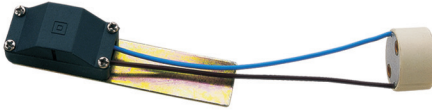

LIGHTS

Accessories

"A" Box + "J" Bracket + Gx5.3

"D" Box + "I" Bracket + GU10

MR16 Holder 11HC

MR16 Holder 16HD

Single Twisted Spring

SS Dide spring MR16